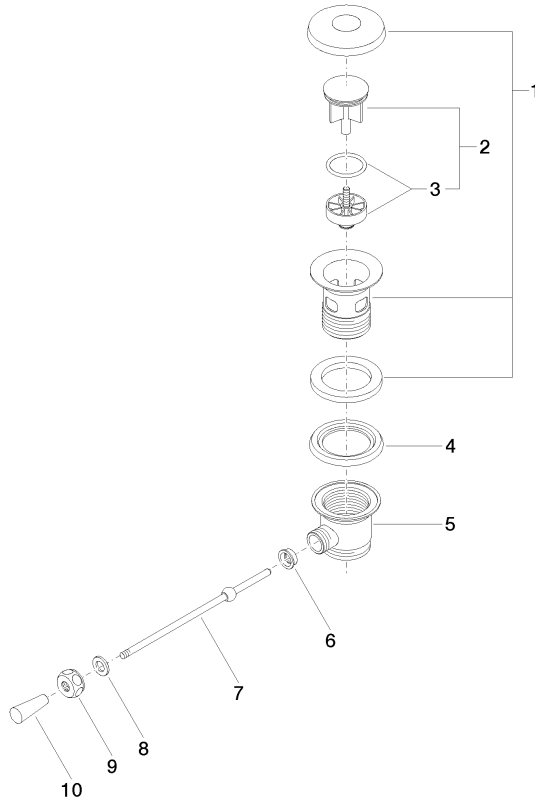

**Basin Waste 1 1/4" - Brushed Champagne (22kt Gold)**

IMO

10 300 970

- length of knee lever 185 mm
- Only suitable for basins with an overflow.

Fits: IMO, LULU, MADISON, MEM, TARA, CL.1, LISSÉ, VAIA, META, CYO

	Brushed Champagne (22kt Gold)	10 300 970-46
	Chrome	10 300 970-00
	Brushed Platinum	10 300 970-06
	Platinum	10 300 970-08
	Durabross (23kt Gold)	10 300 970-09
	Dark Chrome	10 300 970-19
	Light Gold	10 300 970-26
	Brushed Light Gold	10 300 970-27
	Brushed Durabross (23kt Gold)	10 300 970-28
	Matte Black	10 300 970-33
	Brushed Bronze	10 300 970-42
	Champagne (22kt Gold)	10 300 970-47
	Brushed Chrome	10 300 970-93
	Brushed Dark Platinum	10 300 970-99

10 300 970

10 300 970

Parts for other finishes can be found here: [Chrome](#)

### Spare parts list

No.	Item Number	Name	Quantity used	Delivery time
1	90 11 01 026 00-46	cup	1	30
2	04 31 20 016 00-46	plug	1	-
Spare part can no longer be ordered, please order the replacement item				
3	04 28 10 026 00 90	accessories	1	2
4	09 14 03 025 90	seal	1	2
5	09 11 01 023-46	cup	1	60
6	09 14 05 040 90	seal	1	2
7	09 31 09 055-46	pull-rod	1	30
8	09 30 11 049 90	disc	1	2
9	09 23 30 003-46	nut	1	30
10	09 20 01 040-46	handle	1	30